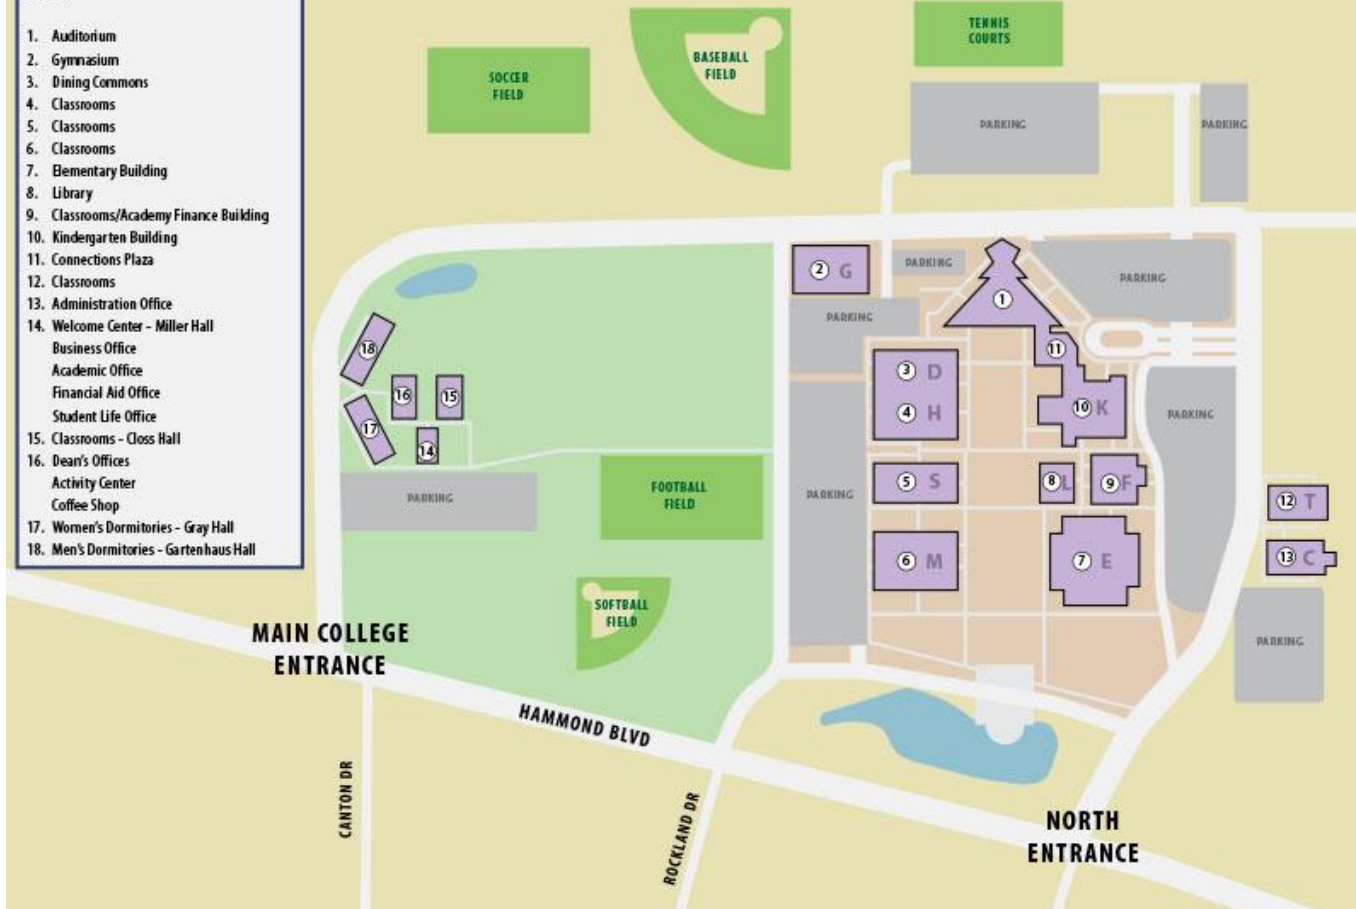

Friday, August 14, 2020

07:00am - 08:30am	Breakfast	Dining Commons
08:30am - 11:00am	Orientation for ALL New Resident Students and New Commuter Students	Auditorium
11:00am - 11:30am	New Resident Male Students - Resident Hall Meeting with RA's New Resident Female Students - Resident Hall Meeting with RA's	H-Quad - Men H-18 - Ladies
11:00am - 12:30pm	Student Services - ID's, Parking Decals, Mail Boxes - New Commuter Students and New Resident Students (<i>after Resident Hall Meeting</i>)	Auditorium Lobby
12:20pm - 01:00pm	Lunch	Dining Commons
01:30pm - 05:00pm	Academic Advisors, Business Office, Financial Aid available for New Resident Students and New Commuter Students if needed for questions or changes to class schedule	Closs Hall Miller Hall
05:30pm - 06:15pm	Dinner	Dining Commons
07:00pm - 10:00pm	Student Body Activity - Water Wars	Student Life Activity Center

Saturday, August 15, 2020

11:30am - 12:30pm	Brunch	Dining Commons
02:00pm - 8:30pm	Student Body Activity & Dinner	Fernandina Beach

Sunday, August 16, 2020

09:00am - 10:15am	Connections Breakfast sponsored by Trinity Baptist Church	Next Steps Room in the Connections Plaza
10:30am - 11:30am	Worship Service	Auditorium
	Lunch - open for 30 minutes after end of worship service	Dining Commons
05:30pm - 06:15pm	Dinner	Dining Commons
06:30pm - 09:00pm	Scavenger Hunt & Back to School Bash - Donuts & Milk, prize giveaways	Activity Center

TRINITY BAPTIST COLLEGE
CAMPUS MAP

- LEGEND**
1. Auditorium
 2. Gymnasium
 3. Dining Commons
 4. Classrooms
 5. Classrooms
 6. Classrooms
 7. Elementary Building
 8. Library
 9. Classrooms/Academy Finance Building
 10. Kindergarten Building
 11. Connections Plaza
 12. Classrooms
 13. Administration Office
 14. Welcome Center - Miller Hall
Business Office
Academic Office
Financial Aid Office
Student Life Office
 15. Classrooms - Closs Hall
 16. Dean's Offices
Activity Center
Coffee Shop
 17. Women's Dormitories - Gray Hall
 18. Men's Dormitories - Gartenhaus Hall